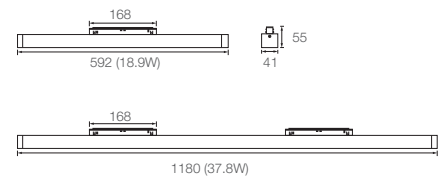

DRIVER DIMMING

DIMENSIONS (MM)