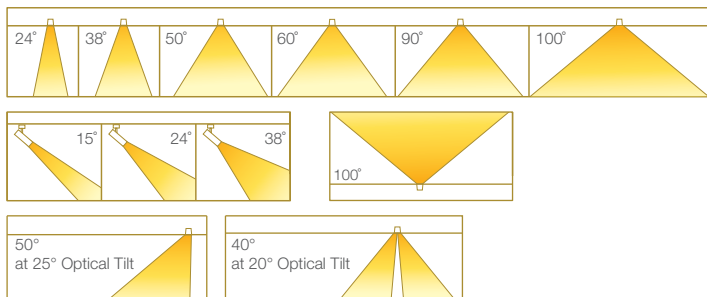

### Module Colour Temperature Variation

Beam Angle